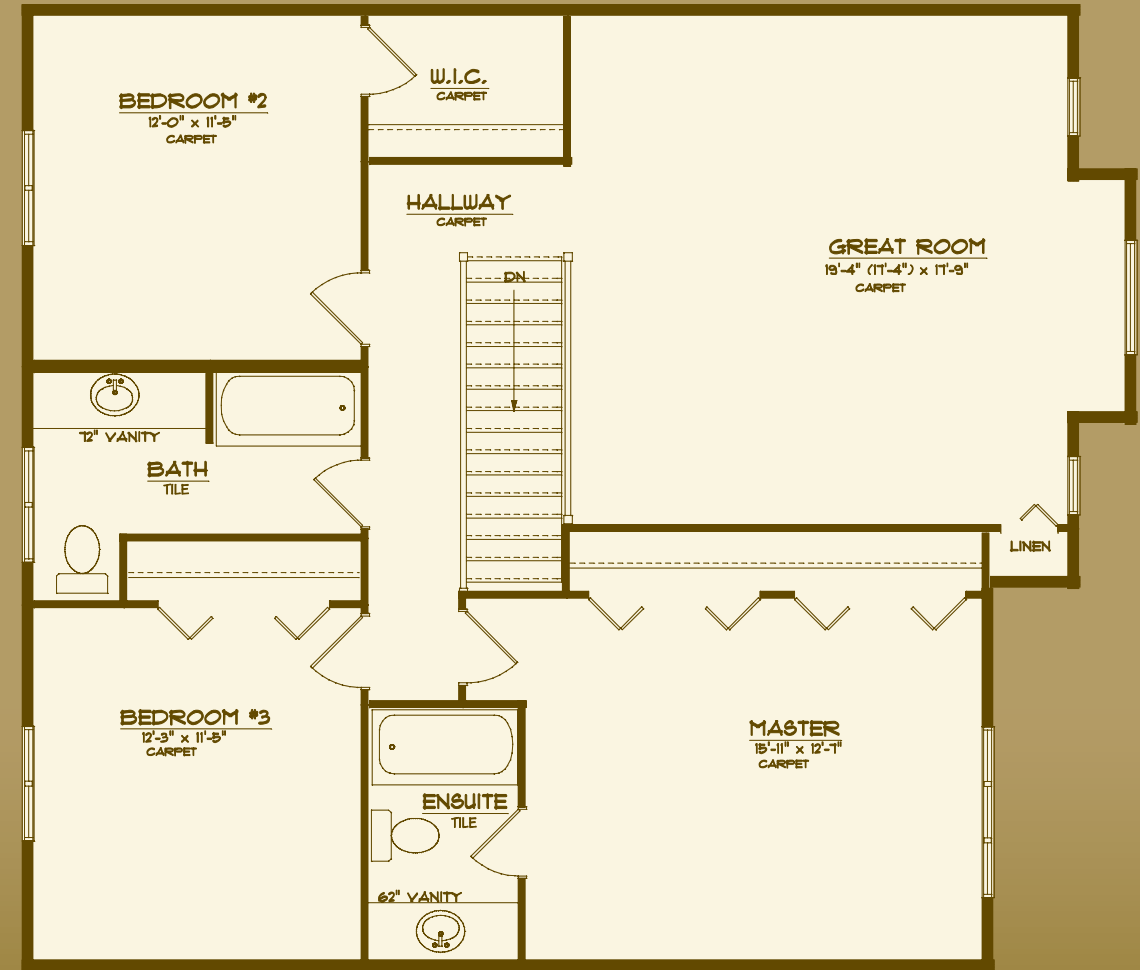

Jacobs Trail Estates

The Bergen

Square Footage: 2,091

Bedrooms: 3

Bathrooms: 2.5

Storeys: 2

Lot Width: 42 ft.

3 Bedroom, 2 storey, 2 1/2 baths,
double garage, main floor laundry,
second floor great room.

Division of Werner Bromberg Ltd.

www.bromberghomes.com

Jacobs Trail
Estates

The Bergen

Square Footage: 2,091

Bedrooms: 3

Bathrooms: 2.5

Storeys: 2

Lot Width: 42 ft.

Main Floor 862 Sq. Ft.

Upper Floor 1,229 Sq. Ft.

Division of Werner Bromberg Ltd.

www.bromberghomes.com

All drawings are artist concepts of the final product and may be revised and/or improved as necessitated by Architectural controls. All floor plans are approximate dimensions. Floor areas shown include "open to below" but do not include garage or basement areas. E. & O. E.